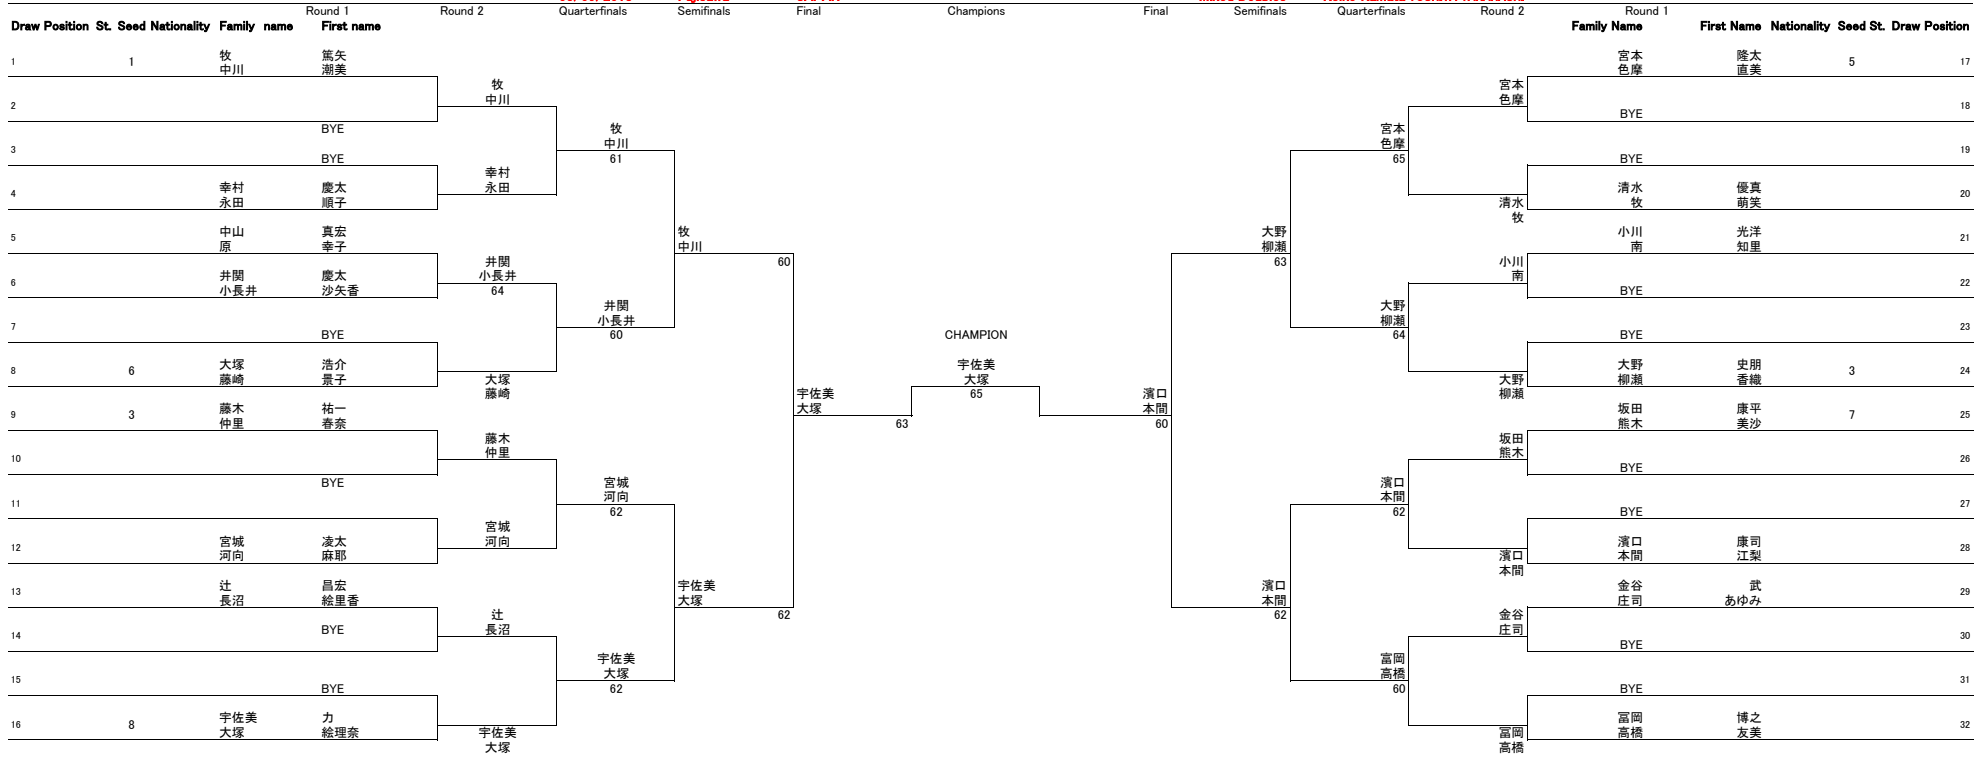

Beach Tennis Tour

JFBT MIX TOUR KUGENUMA 9.08

ITF Beach Tennis Tour event

Beach Tennis Tour

Week of
03/09/2018

Venus
Fujisawa

Country
JAPAN

Category

Event Type
Mixed Doubles

Tournament Referee
Koiko Kameta

Tournament Director
TOSHYA TAKAHASHI

Seeded Team(s)

Seeding	Rank	Player 1	Rank	Player 2	Combined Ranking
1	2	牧 篤矢	1	中川潮美	3
2	1	富岡博之	3	高橋友美	4
3	7	大野史朋	2	柳瀬香織	9
4	3	藤本祐一	7	仲里春奈	10
5	6	宮本隆太	8	色摩直美	14
6	10	大塚浩介	10	藤崎景子	20
7	4	坂田康平	17	熊木美沙	21
8	9	宇佐美力	12	大塚絵理奈	21